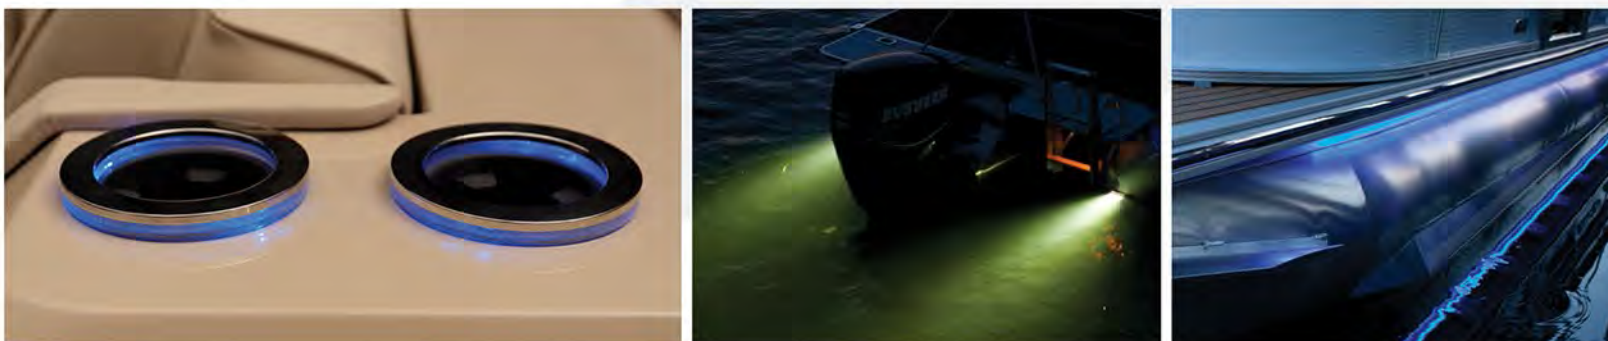

Distinct Quicksilver

COLOR PANEL
OPTIONS

BIMINI TOP
COLORS

FEATURES & OPTIONS

CANVAS

- Double Top
- Full Camper Top
- Half Camper Top
- Power Canopy
- 10' Top

PERFORMANCE

- HMX Performance Strakes
- Performance Shield
- Premium Steering:
Ask your dealer how you can optimize your boat's steering with premium steering options.