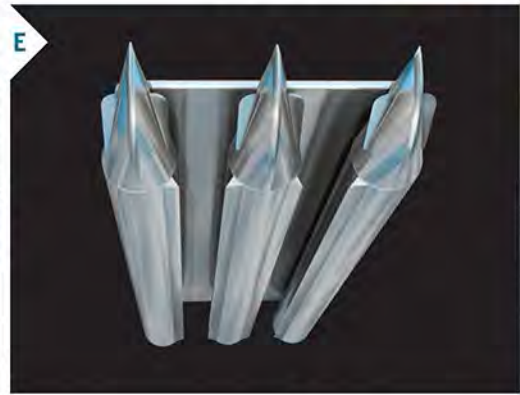

- **A CONSOLE:** The impressive SLS console features a spoked wheel, chrome-accented gauges and space for an optional depth gauge. You also have the option of upgrading to an Infinity PRV350 satellite-ready stereo. (Shown with optional Humminbird GPS/fish finder).
- **B HELM CHAIR:** SLS sports two deluxe high-back helm chairs with plush, durable upholstery and moveable armrests.
- **C REAR DECK & BOARDING LADDER:** Designed with watersport lovers in mind, SLS features a convenient rear deck area and telescoping boarding ladder.
- **D REAR LOUNGE:** Seat the whole family comfortably in a lounge that wraps along the rear of the boat, allowing for great forward and rear-facing views of the water.
- **E STANDARD THIRD TUBE WITH HMX:** Every SLS model comes standard with a third tube with HMX, which gives you the fastest and most versatile boat on the water.