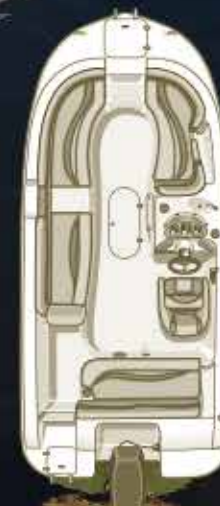

MODIFIED
DIHEDRAL
VEE HULL

LIMITED OB

LIMITED 2000 OB FISH
with Optional Trolling Motor

2000 OB FISH

1915 OB

> Wide open spaces, no matter where you are.

In the expansive, open floor plan of the Limited Single-Console Outboard, there's something for everyone. Whether you're dropping anchor or dropping the throttle, two different model options let you pick your passion. Feel like dropping your line in the water? Check out the 2000 OB Fish with two fish seats, livewells and rod holders.

- A CONSOLE.** Feel the control of a fully loaded console with gauges for monitoring tach, speed, fuel, volt and trim.
- B HELM CHAIR.** Take comfort in a premium helm seat with a flip-up bolster.
- C IN-FLOOR STORAGE.** Bring your gear along, and keep it safe and dry.
- D LIVEWELL.** Keep your catch fresh, so you can keep enjoying the day. (Limited 200 OB)
- E SKI TOW.** Seek the thrill of your favorite watersports with the perfect place to tie on.