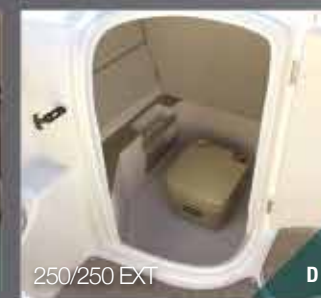

B

C

250/250 EXT

250/250 EXT