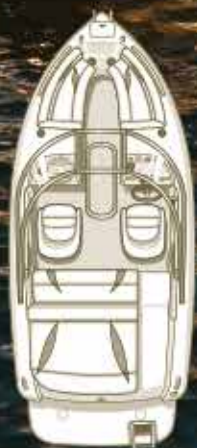

2321 /O

2119 /O