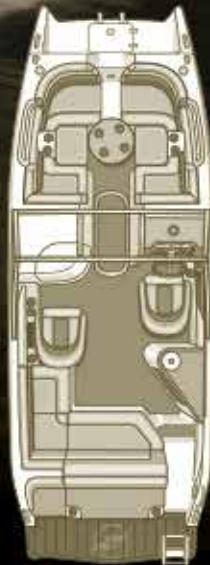

- Limited 2000 OB Fish
- Limited 1915 OB

LIMITED I/O Page **20**
Runabout

With rear-entry floor plans and oversized swim decks, the Limited I/O lets you discover more fun, no matter what the day holds.

- Limited 2321 Cuddy I/O
- Limited 2321 I/O
- Limited 2119 I/O
- Limited 2018 I/O
- Limited 1918 I/O
- Limited 172 OB

SCX I/O CROSSOVER

210 SCX I/O
Shown with Sport Package

SPORT PACKAGE INCLUDES:

- Wake Tower
- Wake Tower Bimini
- Wake Speakers
- Wake Tower Board Racks
- Gray Sport Furniture Package
- Sport Graphic/Color Package
- Black Windshield