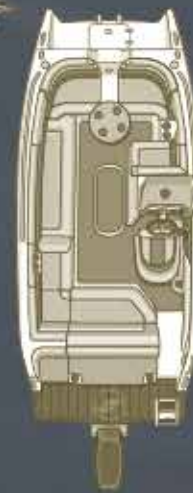

250

250 EXT

230

230 EXT

211

210

> Your ride, more inspired.

The SCX Outboard Crossover delivers impressive power, sport performance and stable handling that put you in control. But it's the little details – like a spacious cockpit, carefully crafted trim and comfy bow lounge cushions – that make the biggest impact. No matter where you sit, from stern to bow, you'll be instantly captivated.

- A CONSOLE.** Feel the control of a fully loaded console with gauges for monitoring tach, speed, fuel, volt and trim. (250/230)
- B HELM CHAIR.** Take comfort in a premium helm seat with a flip-up bolster.
- C MOVABLE BOW FILLER.** Stretch out your legs or remove to increase the bow seating.
- D HEAD UNIT.** With this spacious head unit, you'll have all the room you need for a convenient Porta Potti. (250/250 EXT)
- E GALLEY.** Indulge in the luxury of an onboard wet bar, for an ultra-comfortable cruise. (250/250 EXT)