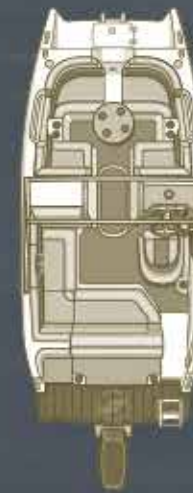

250

250 EXT

230

230 EXT

211

210

> Your ride, more inspired.

The SCX Outboard Crossover delivers impressive power, sport performance and stable handling that put you in control. But it's the little details – like a spacious cockpit, carefully crafted trim and comfy bow lounge cushions – that make the biggest impact. No matter where you sit, from stern to bow, you'll be instantly captivated.

- A CONSOLE.** Feel the control of a fully loaded console with gauges for monitoring tach, speed, fuel, volt and trim. (250/230)
- B HELM CHAIR.** Take comfort in a premium helm seat with a flip-up bolster.
- C MOVABLE BOW FILLER.** Stretch out your legs or remove to increase the bow seating.
- D HEAD UNIT.** With this spacious head unit, you'll have all the room you need for a convenient Porta Potti. (250/250 EXT)
- E GALLEY.** Indulge in the luxury of an onboard wet bar, for an ultra-comfortable cruise. (250/250 EXT)