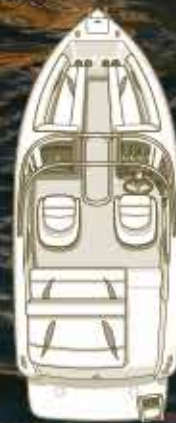

2119 /O

2018 /O