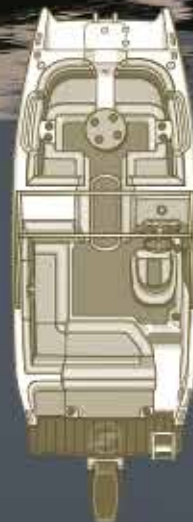

SCX OB
CROSSOVER

211 SCX OB
Shown with LS Package

LS PACKAGE INCLUDES:

- Snap-In Carpet
- Lighted Cup Holders
- Upgraded Polk Stereo
- Lighted Speakers
- Amplifier
- Two Rear-Facing Speakers
- Remote Touch Pad
- Transom Shower
- Underwater Lighting
- Silver Anodized Windshield (DC Only)

230 EXT