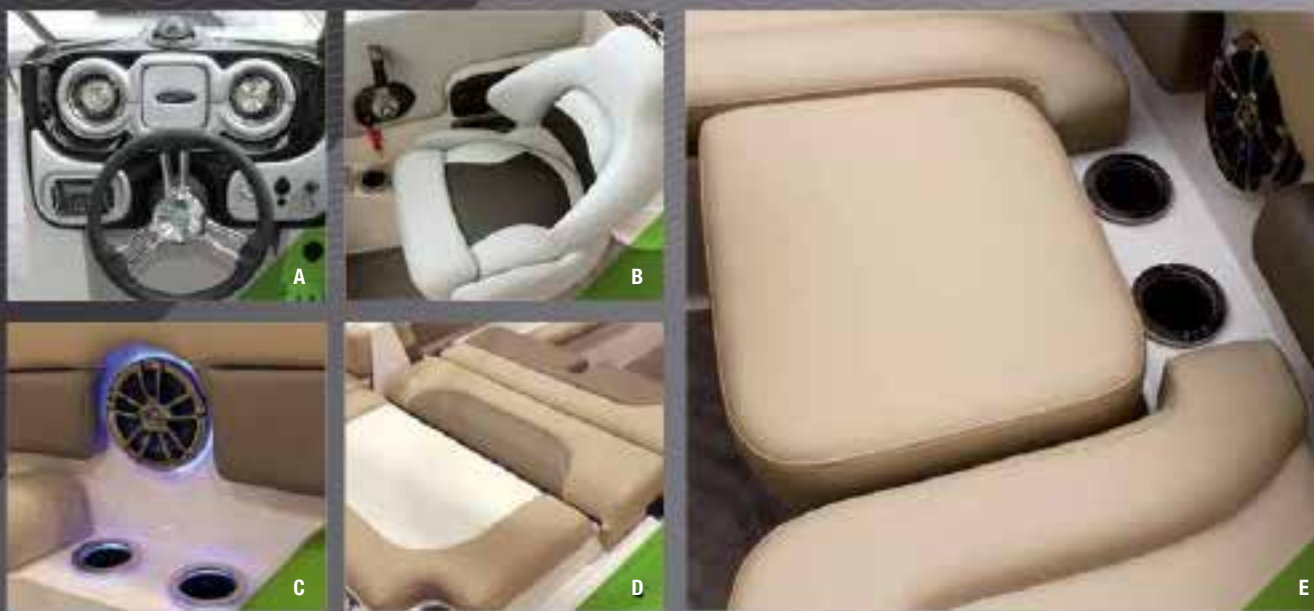

- **A CONSOLE.** Feel the control of a fully loaded console with gauges for monitoring tach, speed, fuel, volt and trim.
- **B HELM CHAIR.** Take comfort in a premium helm seat with a flip-up bolster.
- **C LIGHTED CUP HOLDERS.** Keep your drinks close at hand with a stylish look that stands out.
- **D FAMILY FUN SEAT.** Sit together or lounge alone in this accommodating spot that converts into a full sundeck.
- **E MOVABLE BOW FILLER.** Stretch out your legs or remove to increase the bow seating.

STANDARD FEATURES

- > Limited Lifetime Hull Warranty
- > Full Fiberglass Liner
- > Extended Swim Platform
- > Ski Tow Eye
- > In-Floor Storage
- > Bow Lounge Filler Cushion
- > Premium Helm Seat with Flip-Up Bolster
- > Fully Loaded Console with Tach, Speed, Fuel, Volt and Trim Gauges
- > AM/FM Stereo with Auxiliary Port for MP3 Player
- > Bimini Top with Storage Boot
- > Stainless Steel Rub Rail
- > Tilt Steering
- > Recessed Docking Lights
- > Removable Table

OPTIONAL FEATURES

- > LS Package
- > Sport Package
- > Wake Tower
- > Mirror Bracket for Wake Tower
- > Sink with Transom Shower
- > Through Hull Exhaust
- > Snap-On Cockpit Cover
- > Snap-In Carpet
- > Satellite Stereo Upgrade
- > Remote Touch Pad
- > Two Rear-Facing Speakers with Sub and Amp
- > Lighted Cup Holders
- > Underwater Lighting
- > GPS
- > Plumbed Livewell
- > Pop-Up Change Room

SCX201 I/O
Shown with LS Package
and without standard top

LS PACKAGE INCLUDES:

- Snap-In Carpet
- Lighted Cup Holders
- Upgraded Stereo with USB Port
- LED Lighted Speakers
- Subwoofer
- Amplifier
- Two Rear-Facing Speakers
- Remote Touch Pad
- Sink with Transom Shower (240 and 220 only)
- Underwater Lighting

> SPECS SCX I/O

	Max. HP	Fuel Capacity (gallons)	Length Overall	Beam	Weight (lbs.) (boat only)	Capacity (persons/lbs.)	Capacity (lbs.)	Inside Depth	Transom Width	Chine Width (at transom)	Boat Motor and Trailer Length	Package Weight (lbs.)	Deadrise (deg. at transom)
240 I/O	430	75	24' 3"	102"	3700	(13) 1900	2800	37"	94"	90"	29' 10"	5025	17
220 I/O	320	50	21' 7"	102"	3500	(13) 1850	2050	37"	94"	90"	25' 4"	4705	17
201 I/O	270	50	20' 4"	102"	2715	(12) 1700	1890	37"	94"	90"	24' 1"	3920	17
200 I/O	270	50	20' 4"	102"	2715	(12) 1700	1890	37"	94"	90"	24' 1"	3920	17

COLORS: ☐ BLACK ☐ BLUEBERRY ☐ CAMARY ☐ CHAMPAGNE ☐ RED ☐ YELLOW

Check out our package options on page 25.

Read this tag with your smart phone to learn more about our construction and warranty.